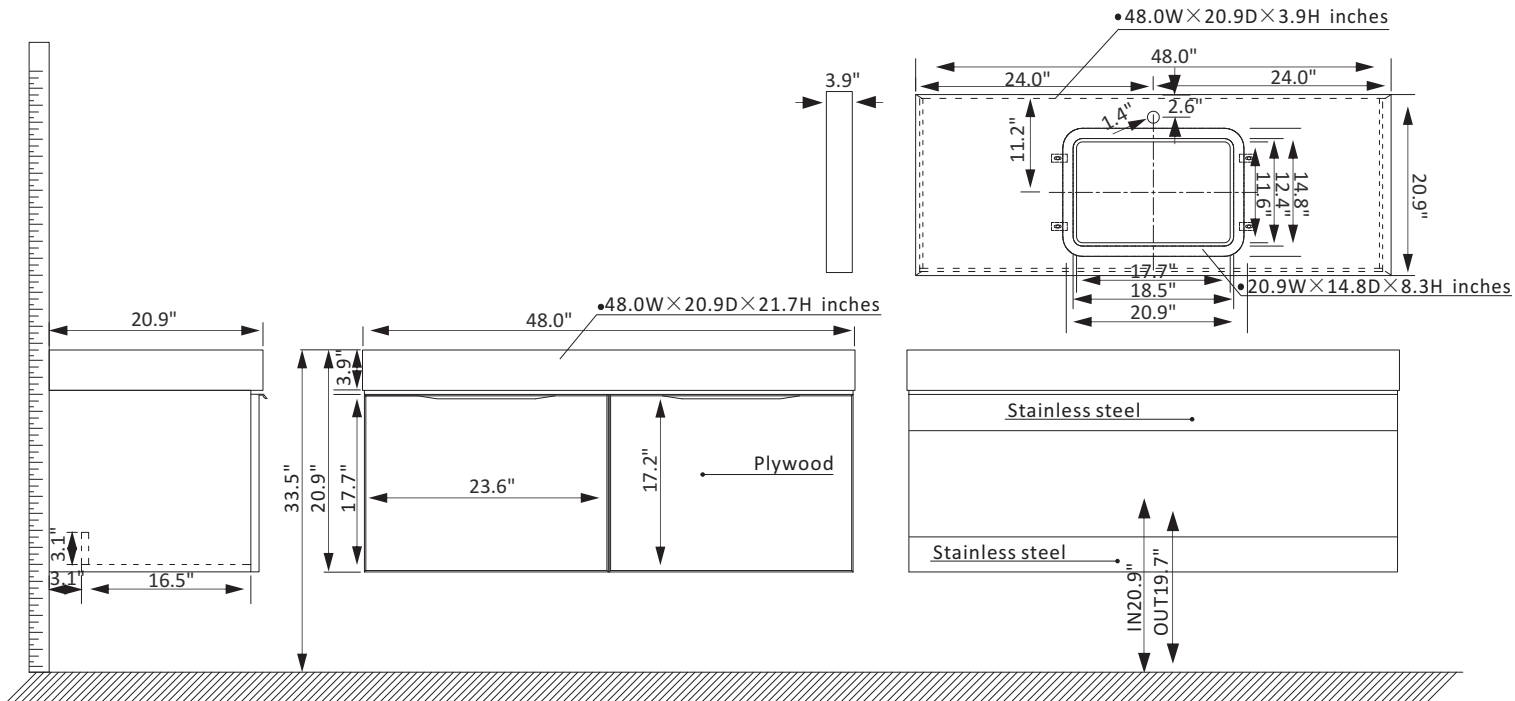

Vinnova Alicante Vanity Collection 701448-MG-SMB-NM

Features

- Rugged stainless-steel cabinet construction with solid wood surface.
- Available in Classic Blue or Elegant Grey finish to complement your décor.
- Snow mountain-white stone top with beautiful natural veining.
- 2 soft-close, Superior quality hardware with large capacity wall with guardrail drawers to hold towels and toiletries.
- Brushed gold-finish hardware lends a touch of style and opulence.
- White rectangular ceramic undermount sink with overflow included.
- Pre-drilled and designed for easy plumbing and faucet installation.

* Does not include faucet, drain assembly, P-trap or backsplash

VINNOVA
FASHION BATHROOM LIFE